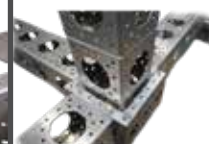

TR | TRUSS SERIES

The ModTruss TR Series Profiles: 3" | 6" | 12"
Standard Material: Steel & Aluminum
Available Lengths: 3" - 120"

ModTruss 6" Series

ModTruss 12" Series

EX | EXTRUSION

ACCESSORIES

AS | Assembly

AC | Handrails

HG | Hinges

JH | Joist Hangers

AC | ModPanels

PA | Pipe Adapters

PL | Plates

MR | Universal Mounts

MR | Sleeve Blocks